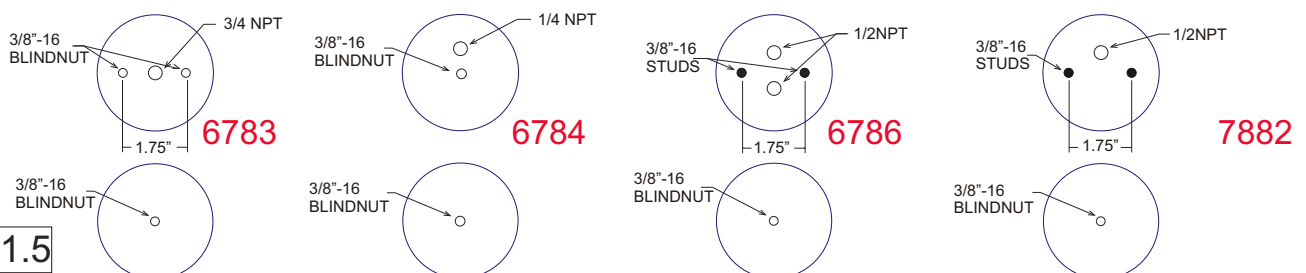

160BY

SINGLE CONVOLUTED

Min. Height 2.10"
Max. Height 7.50"
Ride Height 5.00"-6.00"
Max. Diameter 9.20"

116B-1

DOUBLE CONVOLUTED

Min. Height 2.80"
Max. Height 7.00"
Ride Height 4.50"-5.50"
Max. Diameter 6.40"

268C

DOUBLE CONVOLUTED

Min. Height 2.80"
Max. Height 8.30"
Ride Height 5.50"-6.50"
Max. Diameter 6.60"

DOUBLE CONVOLUTED

Min. Height 2.80"
Max. Height 8.30"
Ride Height 5.50"-6.50"
Max. Diameter 6.60"

267C1.5

PODUSZKI POWIETRZNE

<p>0335</p>	<p>6401</p>	<p>6836</p>	<p>6837</p>	<p>DOUBLE CONVOLUTED</p> <p>Compressed Height 3.00" Extended Height 8.91" Ride Height 5.50"-7.00" Max. Diameter 7.52"</p>	
<p>6776</p>	<p>6873</p>	<p>7676</p>	<p>6859</p>		
<p>224C</p>					
<p>6827</p>	<p>7677</p>	<p>7701</p>	<p>7689</p>	<p>DOUBLE CONVOLUTED</p> <p>Compressed Height 3.00" Extended Height 9.00" Ride Height 7.00"- 8.00" Max. Diameter 8.60"</p>	
<p>26C</p>	<p>7325</p>	<p>7689</p>	<p>7689</p>		
<p>9000</p>	<p>9001</p>	<p>9002</p>		<p>TAPERED SLEEVE</p> <p>Max. Diameter 5.70" See specs at left.</p>	
<p>110/70</p> <p>Compressed Height 6.25" Extended Height 10.25" Ride Height 8.25"</p>	<p>Compressed Height 4.37" Extended Height 8.37" Ride Height 6.38"</p>	<p>Compressed Height 5.25" Extended Height 9.25" Ride Height 7.25"</p>			
<p>7076</p>	<p>REVERSIBLE SLEEVE</p> <p>Compressed Height 3.95" Extended Height 10.50" Ride Height 7.00" Max. Diameter 5.00"</p> <p>70mm</p>	<p>2107</p>	<p>REVERSIBLE SLEEVE</p> <p>Compressed Height 4.25" Extended Height 13.60" Ride Height 9.80" Max. Diameter 9.10"</p> <p>1T14C1</p>	<p>5405</p>	<p>REVERSIBLE SLEEVE</p> <p>Compressed Height 5.80" Extended Height 15.75" Ride Height 10.50" Max. Diameter 9.10"</p> <p>1T14C3</p>