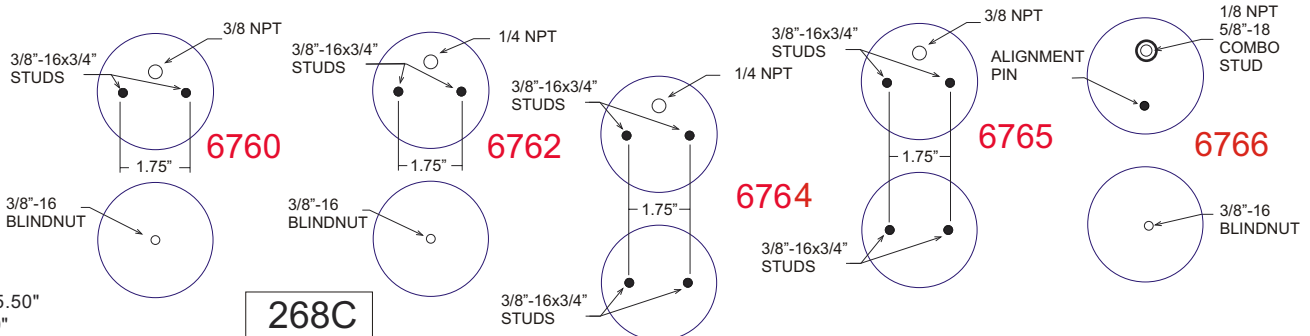

150 PSI

267C 1.5

Min. Height 3.00"
Max. Height 9.25"
Ride Height 6.00"-7.00"
Max. Diameter 7.61"

224C

100PSI

PODUSZKI STANDARDOWE

SINGLE CONVOLUTED

Min. Height 2.10"
Max. Height 7.50"
Ride Height 5.00"-6.00"
Max. Diameter 9.20"

160BY

SINGLE CONVOLUTED

Min. Height 2.10"
Max. Height 7.50"
Ride Height 5.00"-6.00"
Max. Diameter 9.20"

116B-1

DOUBLE CONVOLUTED

Min. Height 2.80"
Max. Height 7.00"
Ride Height 4.50"-5.50"
Max. Diameter 6.40"

268C

DOUBLE CONVOLUTED

Min. Height 2.80"
Max. Height 8.30"
Ride Height 5.50"-6.50"
Max. Diameter 6.60"

DOUBLE CONVOLUTED

Min. Height 2.80"
Max. Height 8.30"
Ride Height 5.50"-6.50"
Max. Diameter 6.60"

267C1.5

PODUSZKI POWIETRZNE

<p>0335</p>	<p>6401</p>	<p>6836</p>	<p>6837</p>	<p>DOUBLE CONVOLUTED</p> <p>Compressed Height 3.00" Extended Height 8.91" Ride Height 5.50"-7.00" Max. Diameter 7.52"</p>	
<p>6776</p>	<p>6873</p>	<p>7676</p>	<p>6859</p>		
<p>224C</p>					
<p>6827</p>	<p>7677</p>	<p>7701</p>	<p>7689</p>	<p>DOUBLE CONVOLUTED</p> <p>Compressed Height 3.00" Extended Height 9.00" Ride Height 7.00"- 8.00" Max. Diameter 8.60"</p>	
<p>26C</p>	<p>7325</p>	<p>7689</p>	<p>7689</p>		
<p>9000</p>	<p>9001</p>	<p>9002</p>		<p>TAPERED SLEEVE</p> <p>Max. Diameter 5.70" See specs at left.</p>	
<p>110/70</p> <p>Compressed Height 6.25" Extended Height 10.25" Ride Height 8.25"</p>	<p>Compressed Height 4.37" Extended Height 8.37" Ride Height 6.38"</p>	<p>Compressed Height 5.25" Extended Height 9.25" Ride Height 7.25"</p>			
<p>7076</p>	<p>REVERSIBLE SLEEVE</p> <p>Compressed Height 3.95" Extended Height 10.50" Ride Height 7.00" Max. Diameter 5.00"</p> <p>70mm</p>	<p>2107</p>	<p>REVERSIBLE SLEEVE</p> <p>Compressed Height 4.25" Extended Height 13.60" Ride Height 9.80" Max. Diameter 9.10"</p> <p>1T14C1</p>	<p>5405</p>	<p>REVERSIBLE SLEEVE</p> <p>Compressed Height 5.80" Extended Height 15.75" Ride Height 10.50" Max. Diameter 9.10"</p> <p>1T14C3</p>