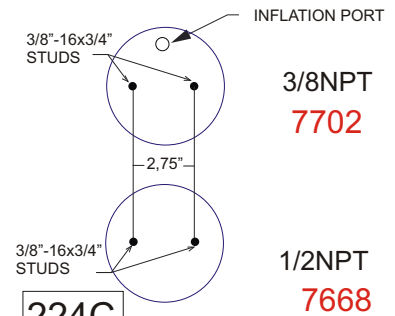

PODUSZKI POWIETRZNE

Air Inlet Hole Sizes: 1/8 NPT = .33" 1/4 NPT = .46" 3/8 NPT = .58" 1/2 NPT = .72" 3/4 NPT = .92"

DOUBLE CONVOLUTED

Min. Height 2.80"
Max. Height 8.30"
Ride Height 5.50"-6.50"
Max. Diameter 6.60"

150 PSI

267C 1.5

Min. Height 3.00"
Max. Height 9.25"
Ride Height 6.00"-7.00"
Max. Diameter 7.61"

224C

100PSI

PODUSZKI STANDARDOWE

SINGLE CONVOLUTED

Min. Height 2.10"
Max. Height 7.50"
Ride Height 5.00"-6.00"
Max. Diameter 9.20"

160BY

SINGLE CONVOLUTED

Min. Height 2.10"
Max. Height 7.50"
Ride Height 5.00"-6.00"
Max. Diameter 9.20"

116B-1

DOUBLE CONVOLUTED

Min. Height 2.80"
Max. Height 7.00"
Ride Height 4.50"-5.50"
Max. Diameter 6.40"

268C

DOUBLE CONVOLUTED

Min. Height 2.80"
Max. Height 8.30"
Ride Height 5.50"-6.50"
Max. Diameter 6.60"

DOUBLE CONVOLUTED

Min. Height 2.80"
Max. Height 8.30"
Ride Height 5.50"-6.50"
Max. Diameter 6.60"

267C1.5