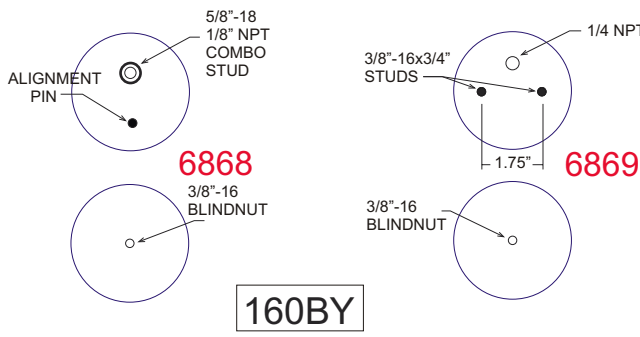

PODUSZKI POWIETRZNE

Air Inlet Hole Sizes: 1/8 NPT = .33" 1/4 NPT = .46" 3/8 NPT = .58" 1/2 NPT = .72" 3/4 NPT = .92"

DOUBLE CONVOLUTED

Min. Height 2.80"
Max. Height 8.30"
Ride Height 5.50"-6.50"
Max. Diameter 6.60"

150 PSI

267C 1.5

Min. Height 3.00"
Max. Height 9.25"
Ride Height 6.00"-7.00"
Max. Diameter 7.61"

224C

100PSI

PODUSZKI STANDARDOWE

SINGLE CONVOLUTED

Min. Height 2.10"
Max. Height 7.50"
Ride Height 5.00"-6.00"
Max. Diameter 9.20"

160BY

SINGLE CONVOLUTED

Min. Height 2.10"
Max. Height 7.50"
Ride Height 5.00"-6.00"
Max. Diameter 9.20"

116B-1

DOUBLE CONVOLUTED

Min. Height 2.80"
Max. Height 7.00"
Ride Height 4.50"-5.50"
Max. Diameter 6.40"

268C

DOUBLE CONVOLUTED

Min. Height 2.80"
Max. Height 8.30"
Ride Height 5.50"-6.50"
Max. Diameter 6.60"

DOUBLE CONVOLUTED

Min. Height 2.80"
Max. Height 8.30"
Ride Height 5.50"-6.50"
Max. Diameter 6.60"

267C1.5