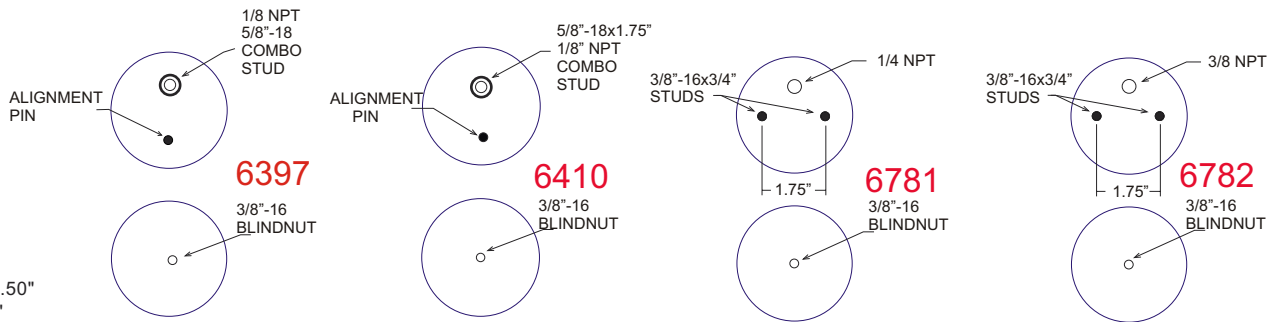

150 PSI

267C 1.5

Min. Height 3.00"
Max. Height 9.25"
Ride Height 6.00"-7.00"
Max. Diameter 7.61"

224C

100PSI

PODUSZKI STANDARDOWE

SINGLE CONVOLUTED

Min. Height 2.10"
Max. Height 7.50"
Ride Height 5.00"-6.00"
Max. Diameter 9.20"

160BY

SINGLE CONVOLUTED

Min. Height 2.10"
Max. Height 7.50"
Ride Height 5.00"-6.00"
Max. Diameter 9.20"

116B-1

DOUBLE CONVOLUTED

Min. Height 2.80"
Max. Height 7.00"
Ride Height 4.50"-5.50"
Max. Diameter 6.40"

268C

DOUBLE CONVOLUTED

Min. Height 2.80"
Max. Height 8.30"
Ride Height 5.50"-6.50"
Max. Diameter 6.60"

DOUBLE CONVOLUTED

Min. Height 2.80"
Max. Height 8.30"
Ride Height 5.50"-6.50"
Max. Diameter 6.60"

267C1.5

PODUSZKI POWIETRZNE

<p>0335</p>	<p>6401</p>	<p>6836</p>	<p>6837</p>	<p>DOUBLE CONVOLUTED</p> <p>Compressed Height 3.00" Extended Height 8.91" Ride Height 5.50"-7.00" Max. Diameter 7.52"</p>	
<p>6776</p>	<p>6873</p>	<p>7676</p>	<p>6859</p>		
<p>224C</p>					
<p>6827</p>	<p>7677</p>	<p>7701</p>	<p>7689</p>	<p>DOUBLE CONVOLUTED</p> <p>Compressed Height 3.00" Extended Height 9.00" Ride Height 7.00"- 8.00" Max. Diameter 8.60"</p>	
<p>26C</p>	<p>7325</p>	<p>7689</p>	<p>7689</p>		
<p>9000</p>	<p>9001</p>	<p>9002</p>		<p>TAPERED SLEEVE</p> <p>Max. Diameter 5.70" See specs at left.</p>	
<p>110/70</p> <p>Compressed Height 6.25" Extended Height 10.25" Ride Height 8.25"</p>	<p>Compressed Height 4.37" Extended Height 8.37" Ride Height 6.38"</p>	<p>Compressed Height 5.25" Extended Height 9.25" Ride Height 7.25"</p>			
<p>7076</p>	<p>REVERSIBLE SLEEVE</p> <p>Compressed Height 3.95" Extended Height 10.50" Ride Height 7.00" Max. Diameter 5.00"</p> <p>70mm</p>	<p>2107</p>	<p>REVERSIBLE SLEEVE</p> <p>Compressed Height 4.25" Extended Height 13.60" Ride Height 9.80" Max. Diameter 9.10"</p> <p>1T14C1</p>	<p>5405</p>	<p>REVERSIBLE SLEEVE</p> <p>Compressed Height 5.80" Extended Height 15.75" Ride Height 10.50" Max. Diameter 9.10"</p> <p>1T14C3</p>