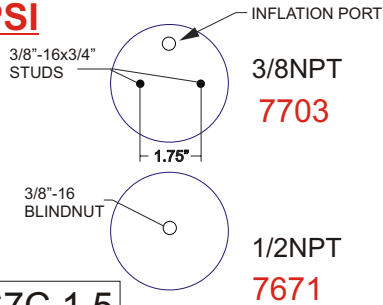

PODUSZKI POWIETRZNE

Air Inlet Hole Sizes: 1/8 NPT = .33" 1/4 NPT = .46" 3/8 NPT = .58" 1/2 NPT = .72" 3/4 NPT = .92"

DOUBLE CONVOLUTED

Min. Height 2.80"
Max. Height 8.30"
Ride Height 5.50"-6.50"
Max. Diameter 6.60"

150 PSI

267C 1.5

Min. Height 3.00"
Max. Height 9.25"
Ride Height 6.00"-7.00"
Max. Diameter 7.61"

224C

100PSI

PODUSZKI STANDARDOWE

SINGLE CONVOLUTED

Min. Height 2.10"
Max. Height 7.50"
Ride Height 5.00"-6.00"
Max. Diameter 9.20"

160BY

SINGLE CONVOLUTED

Min. Height 2.10"
Max. Height 7.50"
Ride Height 5.00"-6.00"
Max. Diameter 9.20"

116B-1

DOUBLE CONVOLUTED

Min. Height 2.80"
Max. Height 7.00"
Ride Height 4.50"-5.50"
Max. Diameter 6.40"

268C

DOUBLE CONVOLUTED

Min. Height 2.80"
Max. Height 8.30"
Ride Height 5.50"-6.50"
Max. Diameter 6.60"

DOUBLE CONVOLUTED

Min. Height 2.80"
Max. Height 8.30"
Ride Height 5.50"-6.50"
Max. Diameter 6.60"

267C1.5