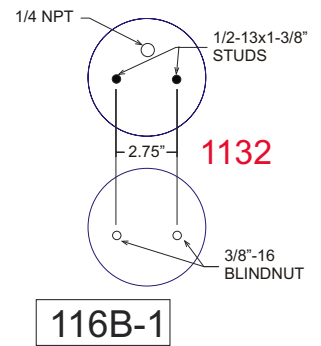

PODUSZKI POWIETRZNE

Air Inlet Hole Sizes: 1/8 NPT = .33" 1/4 NPT = .46" 3/8 NPT = .58" 1/2 NPT = .72" 3/4 NPT = .92"

DOUBLE CONVOLUTED

Min. Height 2.80"
Max. Height 8.30"
Ride Height 5.50"-6.50"
Max. Diameter 6.60"

150 PSI

267C 1.5

Min. Height 3.00"
Max. Height 9.25"
Ride Height 6.00"-7.00"
Max. Diameter 7.61"

224C

100PSI

PODUSZKI STANDARDOWE

SINGLE CONVOLUTED

Min. Height 2.10"
Max. Height 7.50"
Ride Height 5.00"-6.00"
Max. Diameter 9.20"

160BY

SINGLE CONVOLUTED

Min. Height 2.10"
Max. Height 7.50"
Ride Height 5.00"-6.00"
Max. Diameter 9.20"

116B-1

DOUBLE CONVOLUTED

Min. Height 2.80"
Max. Height 7.00"
Ride Height 4.50"-5.50"
Max. Diameter 6.40"

268C

DOUBLE CONVOLUTED

Min. Height 2.80"
Max. Height 8.30"
Ride Height 5.50"-6.50"
Max. Diameter 6.60"

DOUBLE CONVOLUTED

Min. Height 2.80"
Max. Height 8.30"
Ride Height 5.50"-6.50"
Max. Diameter 6.60"

267C1.5